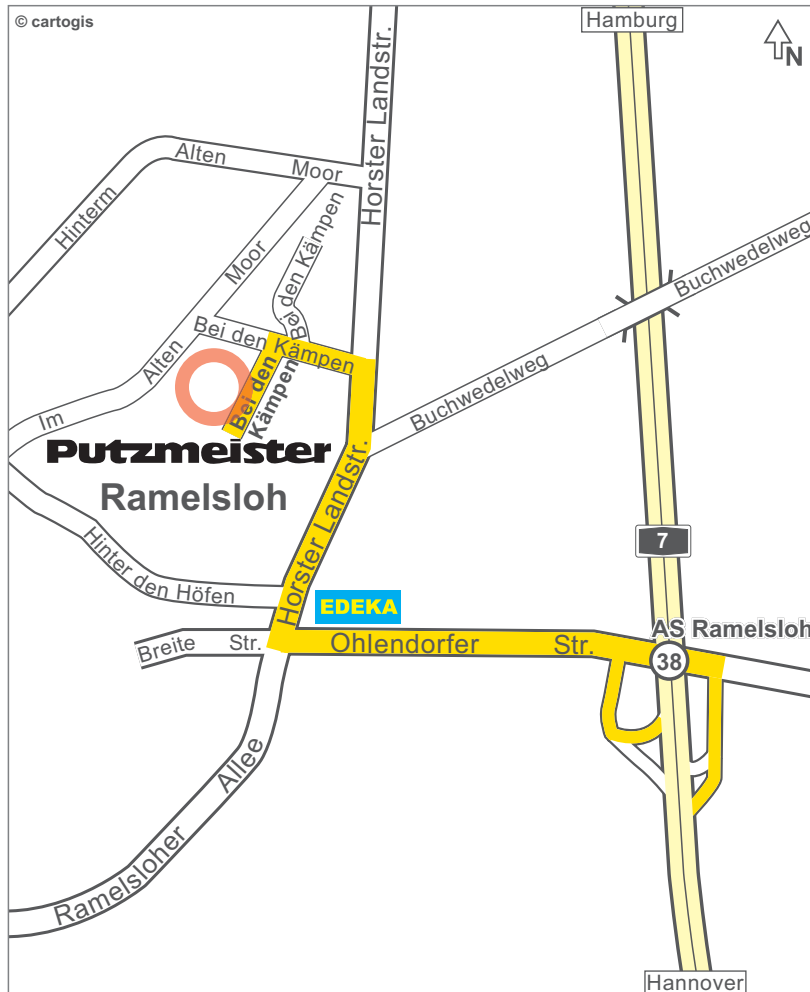

Putzmeister Concrete Pumps GmbH Branch Nord – Hamburg

Bei den Kämpen 13
21220 Seevetal (Ramelsloh)
Tel: +49-4185-79380
Fax: +49-4185-3682
Internet: <http://www.putzmeister.de/NLBerlin>
Email: NL-Hamburg@pmw.de

Putzmeister

Your way to us

Map of location