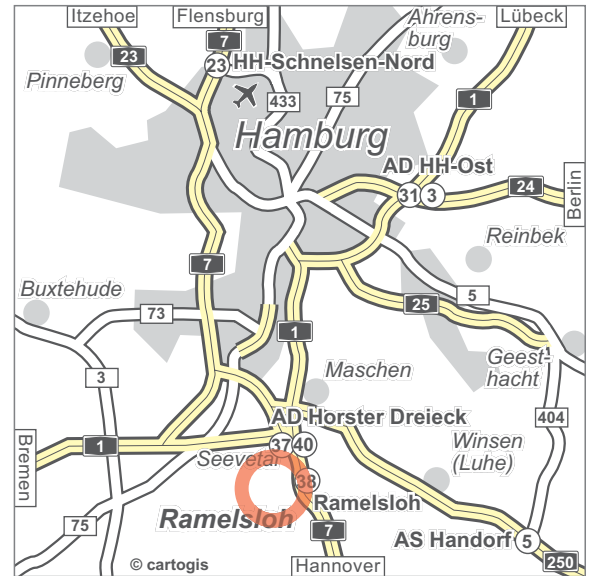

Map of surroundings

Arriving by plane

From Hamburg Airport:

Leaving Airport Hamburg take the by-pass in the direction of motorway (A 7) Flensburg/Hannover. At the junction Hamburg-Schnelsen Nord (23) drive onto the A 7 in the direction of Hannover. Carry on to exit Ramelsloh (38). To continue see „After exit Ramelsloh“.
Time of journey: approx. 40 mins.

Arriving by car

From Kiel (from the north)

Motorway A 7 in the direction of Hamburg/Hannover.
To continue see „After exit Ramelsloh“.

From Bremen (from the west)

Motorway A 1 in the direction of Hamburg. At the interchange Horster Dreieck (40/37) onto the motorway A 7 in the direction of Hannover.
To continue see „After exit Ramelsloh“.

From Hannover (from the south)

Motorway A 7 in the direction of Hamburg.
To continue see „After exit Ramelsloh“.

From Berlin (from the east)

Motorway A 24 in the direction of Hamburg. At the interchange Hamburg-Ost (31/3) onto the motorway A 1 in the direction of Hannover/Hamburg-Zentrum. Then at the interchange Horster Dreieck (40/37) onto the motorway A 7 in the direction of Hannover.
To continue see „After exit Ramelsloh“.

From Lübeck (from the north east)

Motorway A 1 in the direction of Hamburg. At the interchange Horster Dreieck (40/37) onto the motorway A 7 in the direction of Hannover.
To continue see „After exit Ramelsloh“.

From Geesthacht (from the east)

Drive from the A 25 (direction of Hamburg) onto the B 404 (Lüneburger Str.) in the direction of Winsen. At the junction Handorf (5) drive onto the A 250 in the direction of Hamburg. Then at the motorway cross Maschener Kreuz onto the A 7 in the direction of Hannover. To continue see „After exit Ramelsloh“.

After exit Ramelsloh:

Leave the A 7 at the exit Ramelsloh (38) into the Ohlendorfer Straße in the direction of Ramelsloh. Turn right at the next intersection into the Horster Landstraße. The second left into the street “Bei den Kämpen”.